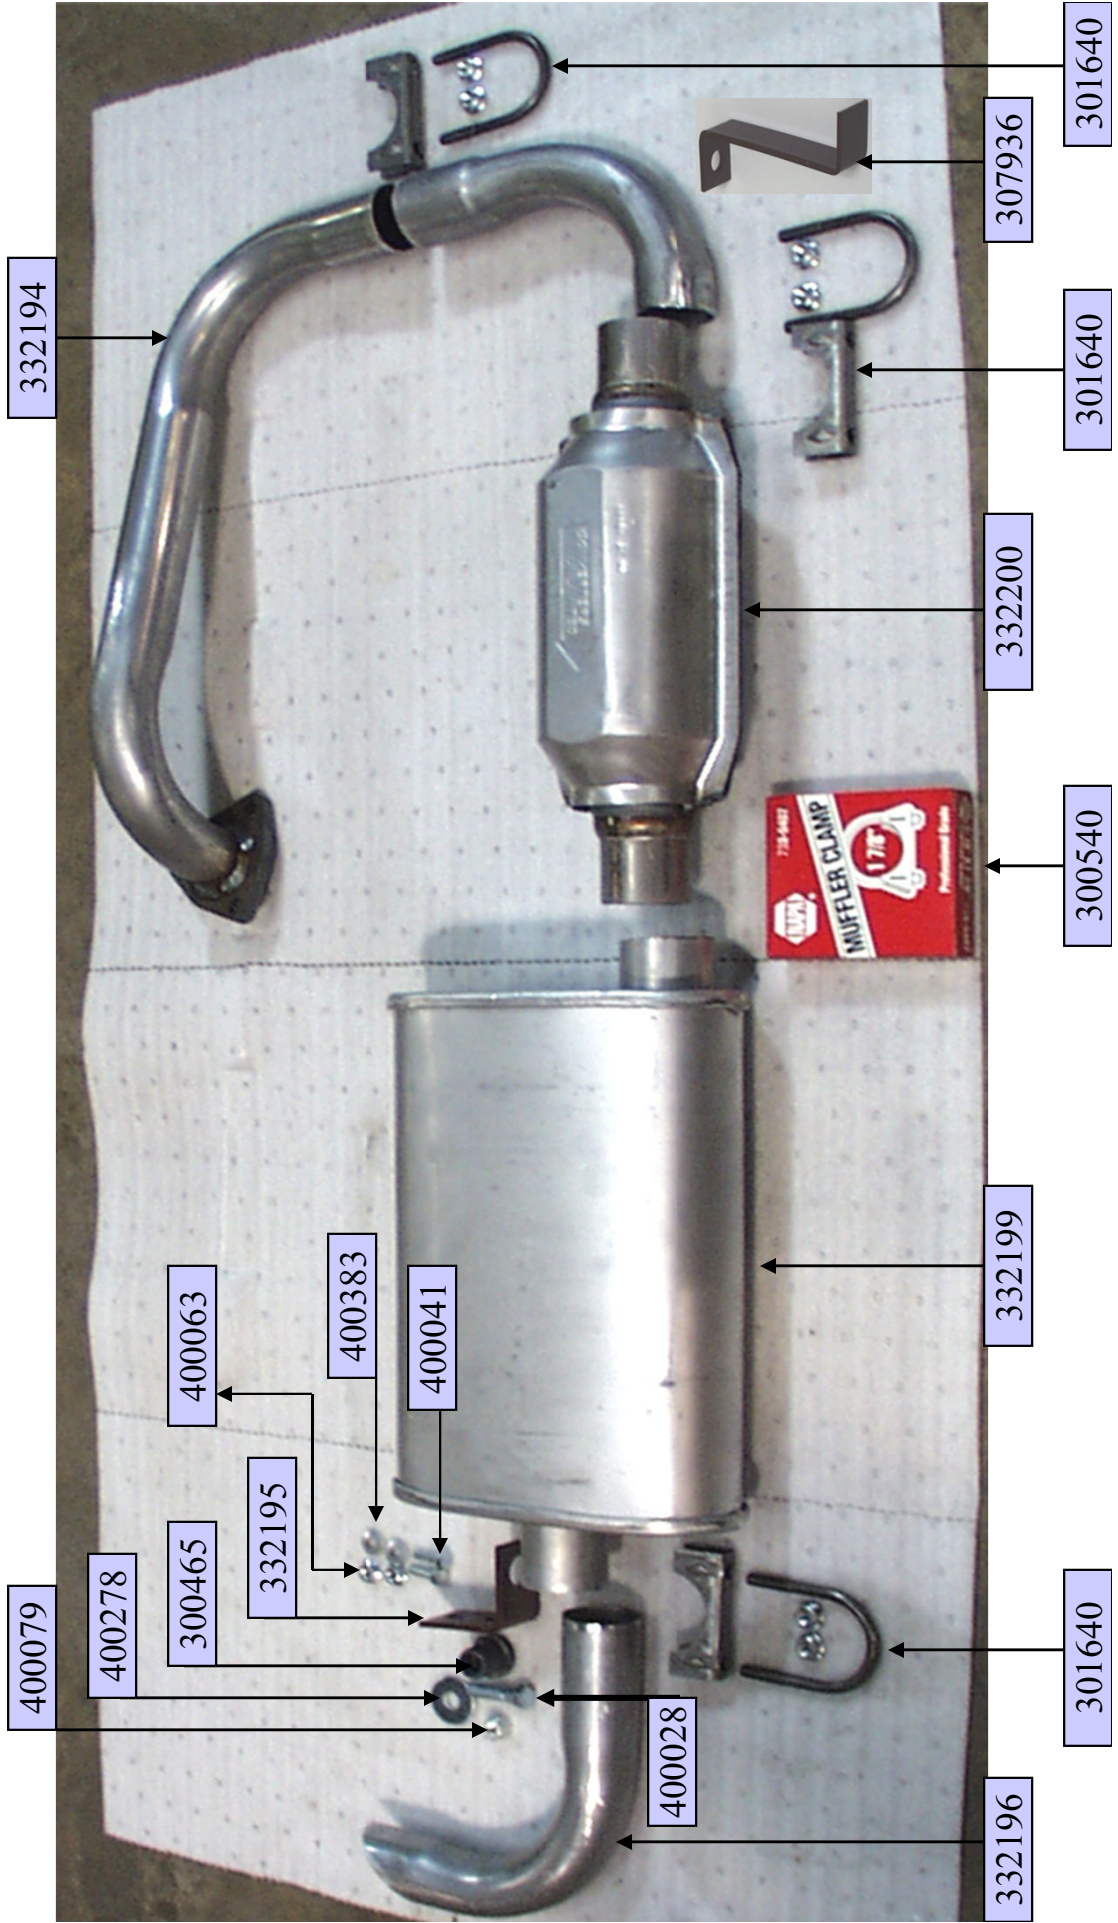

ASSEMBLY#: 3332192 - KIT-MFG-CATALYTIC CONVERTER
DOCUMENTED BY: PowerBoss
PAGE NUMBER: 1
DATE: 01/05/00

ASSEMBLY# :3332192 - KIT-MFG-CATALYTIC CONVERTER
DOCUMENTED BY:PowerBoss
PAGE NUMBER: 2
DATE: 01/05/00